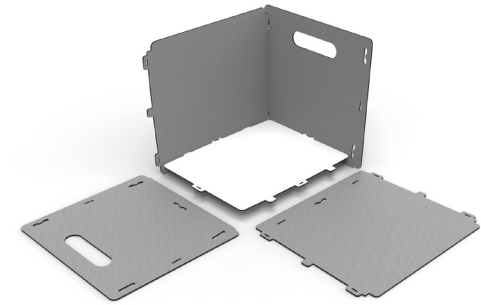

# snapper

1

2

3

4

5

size: width 33 cm, height 32cm , depth 38,5 cm  
material: MDF (medium-density fiberboard)

Weight: 1,34 kg  
(fill with a maximum of 10 kg)