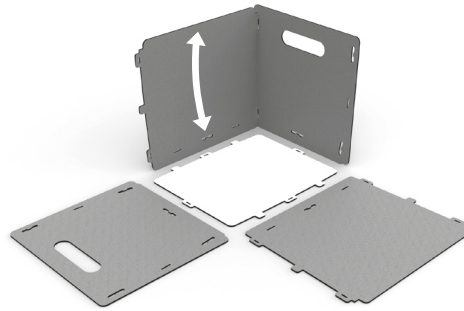

# snapper

1

2

3

4

5

size: width 33 cm, height 32cm , depth 38,5 cm  
material: MDF (medium-density fiberboard)

Weight: 1,34 kg  
(fill with a maximum of 10 kg)