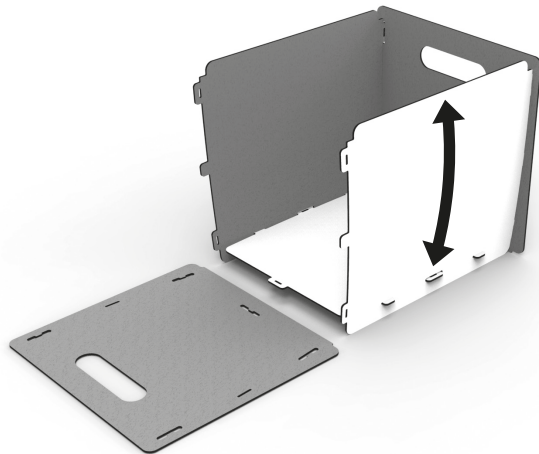

# snapper

1

2

3

4

5

size: width 33 cm, height 32cm , depth 38,5 cm  
material: MDF (medium-density fiberboard)

Weight: 1,34 kg  
(fill with a maximum of 10 kg)