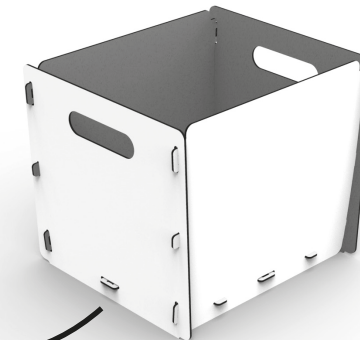

# snapper

1

2

3

4

5

size: width 33 cm, height 32cm , depth 38,5 cm  
material: MDF (medium-density fiberboard)

Weight: 1,34 kg  
(fill with a maximum of 10 kg)